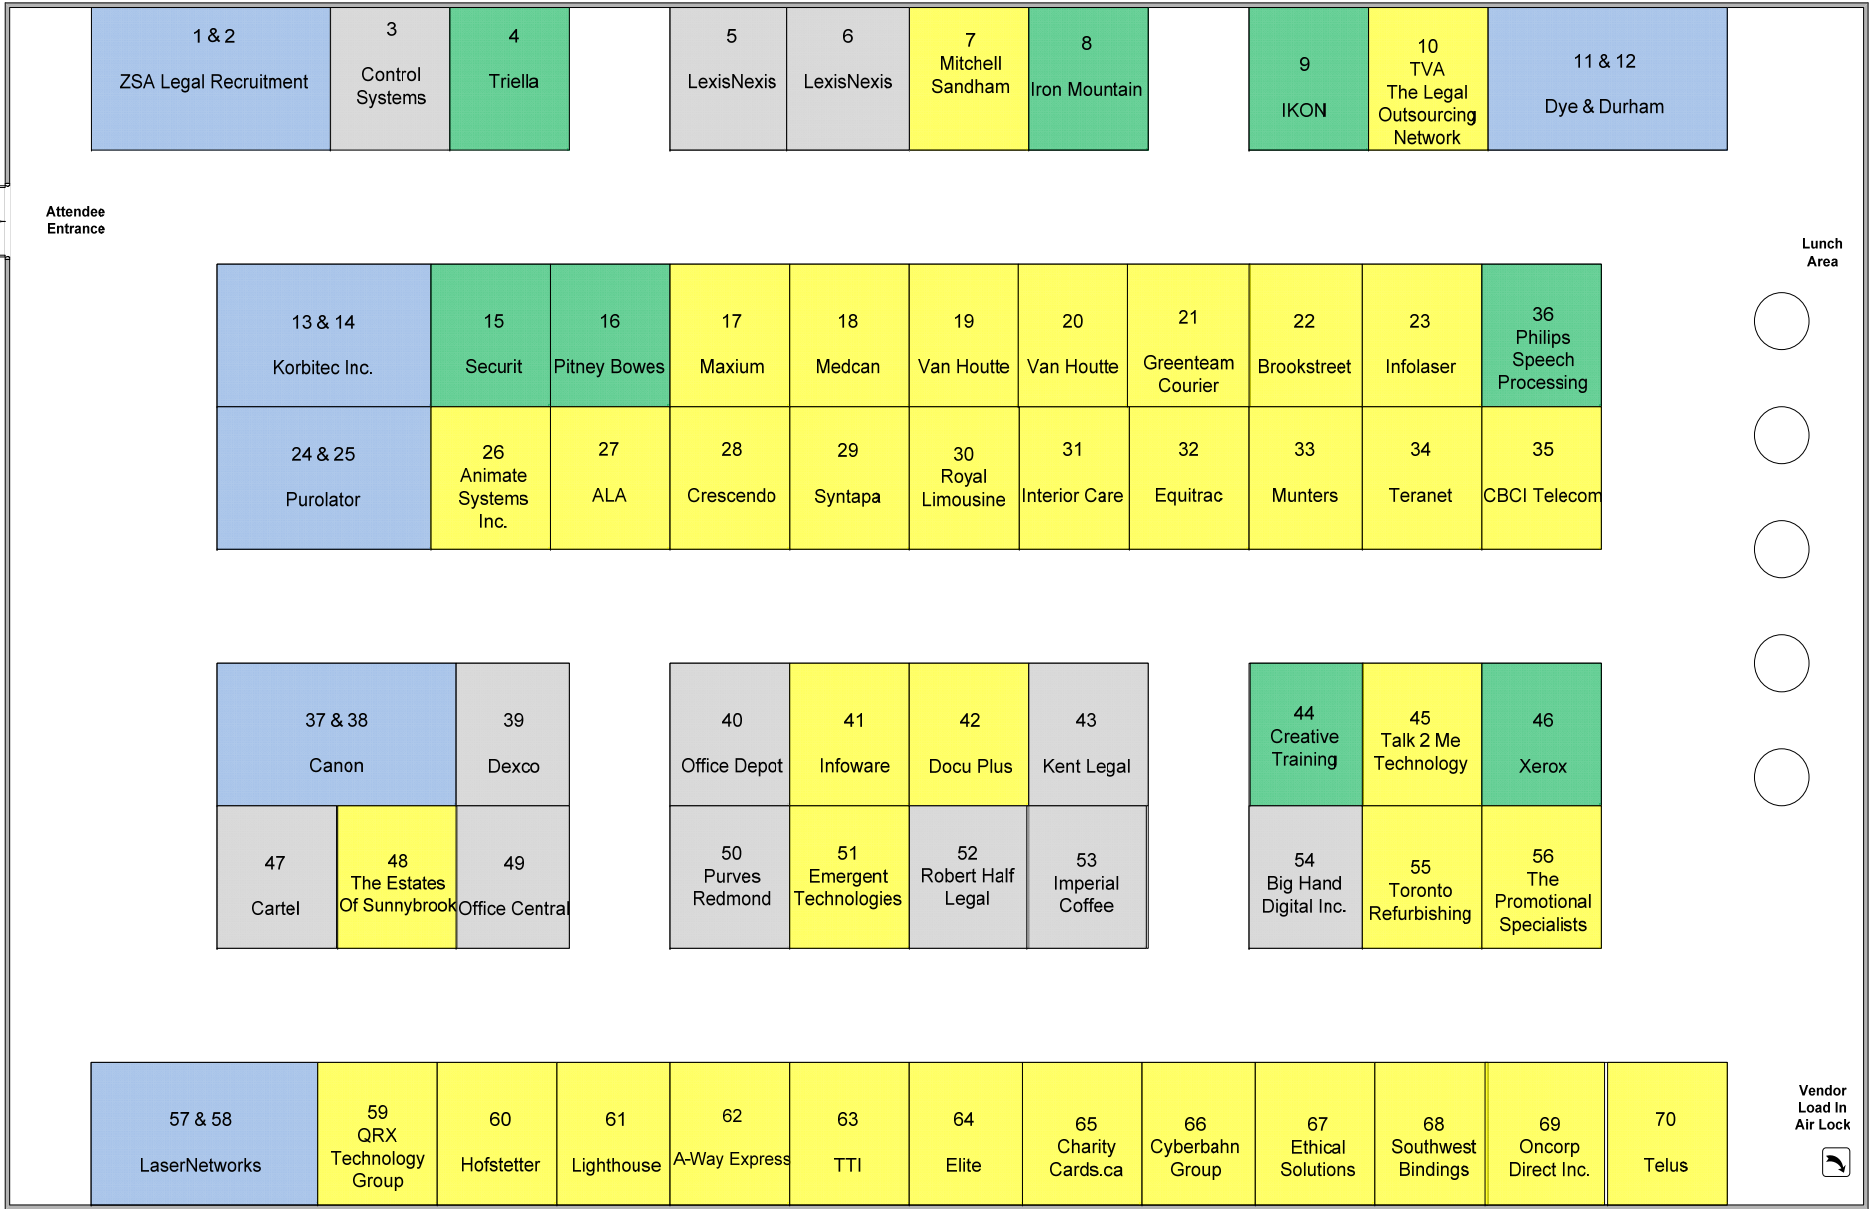

# VENDOR TRADE SHOW FLOOR PLAN

## Monterra Dome

PLATINUM SPONSOR
  GOLD SPONSOR
  SILVER SPONSOR
  TRADESHOW SPONSOR